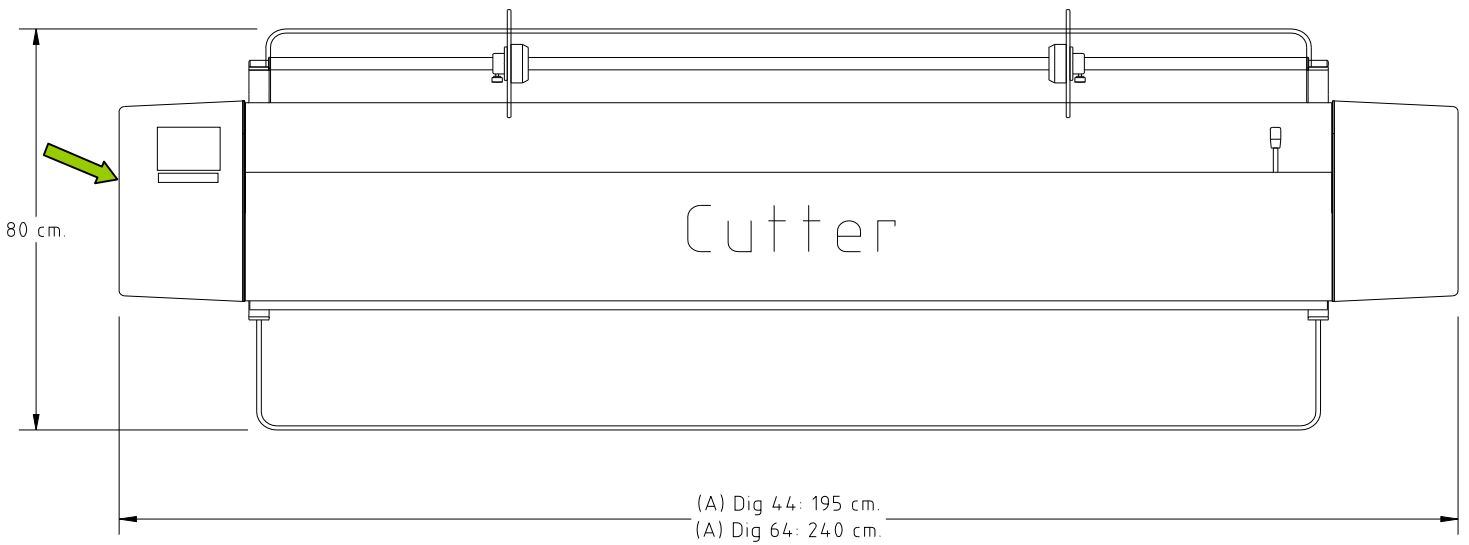

LOADING AREA (A) x 60 cm.

POWER SUPPLY

230V.ac

150W.

NO NETWORK CABLE IS REQUEST