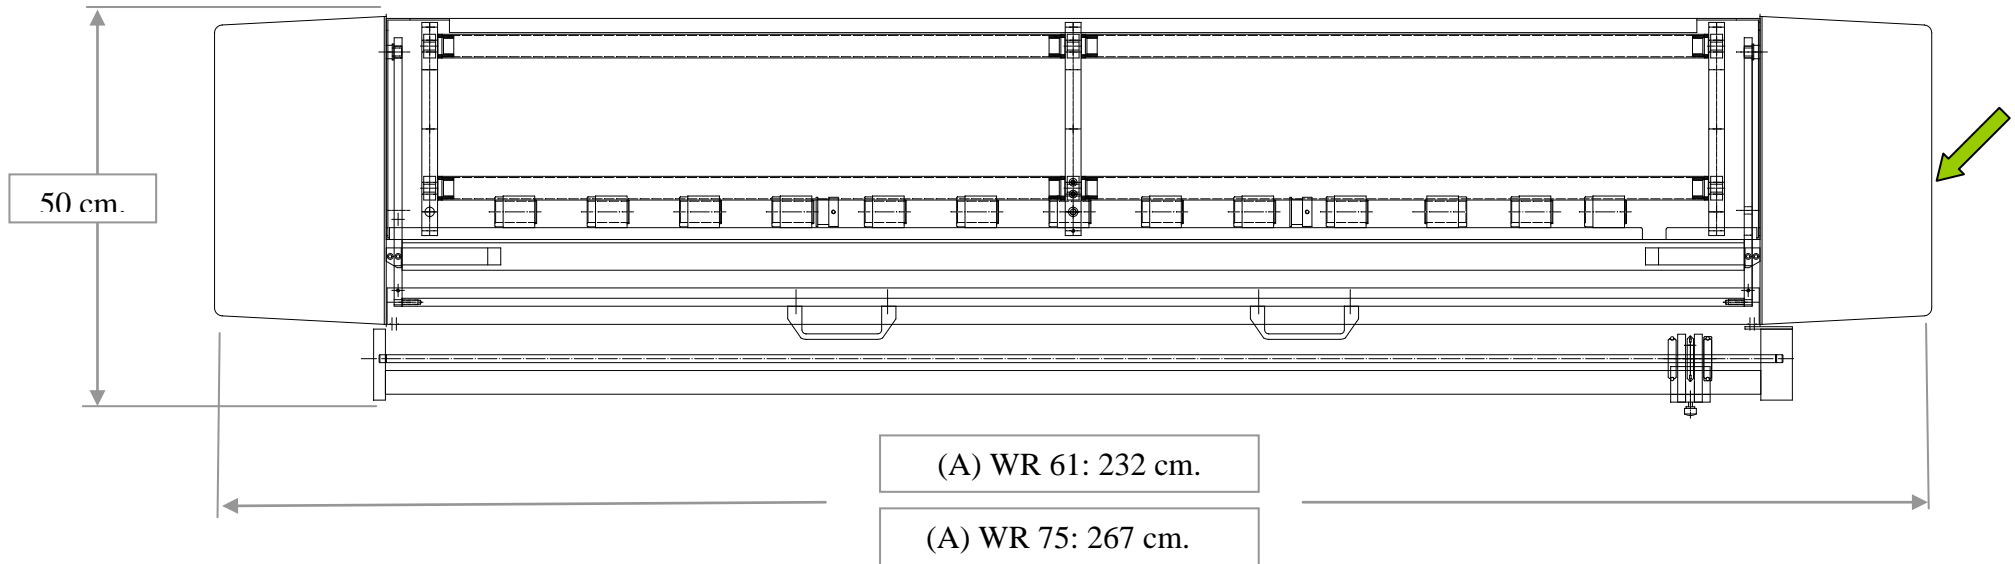

LOADING AREA (A) x 80 cm.

POWER SUPPLY 110V.ac 150W.

NO NETWORK CABLE IS REQUEST